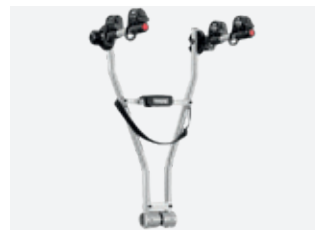

KS73875200

TOWBAR MOUNTED BIKE CARRIER (2) **£80**

This rack securely carries 2 bikes per carrier and folds flat for easy storage and handling. Load capacity: 30kg.