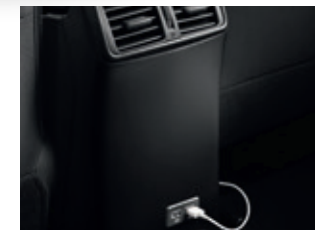

KE930HV500

DOUBLE USB SOCKET

£125

Keep everyone's devices charged with this double USB socket.